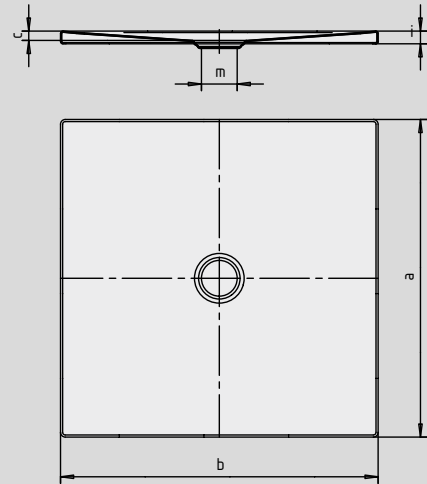

SCONA

- harmonious design with centrally-placed waste
- can be installed absolutely flush to floor
- also available in the shades of the Coordinated Colours Collection
- made of KALDEWEI steel enamel
- flush-fitting recessed waste cover (only in combination with the KA 90 waste fittings)

Similar illustration

| | Combined Tray & Waste depth | Waste fitting depth |
|------------------|-----------------------------|---------------------|
| KA 90 | 103 | 81 |
| KA 90 extra flat | 92 | 70 |
| KA 90 ultra flat | 83 | 61 |
| KA 90 vertical | 49 | 81 |

See page 275.

Model 968

Model 977

SECURE⁺

| Model No. | 968 | 969 | 970 | 972 | 974 | 975 | 976 | 919 | 977 |
|---|-----|-------------|------------|------------|------------|------------|------------|------------|--------------|
| External length | a | 1200 | 800 | 900 | 1000 | 700 | 750 | 800 | 1000 mm |
| External width | b | 1200 | 1300 | 1300 | 1300 | 1400 | 1400 | 1400 | 1400 mm |
| Depth | c | 23 | 23 | 23 | 23 | 23 | 23 | 23 | 23 mm |
| Height of rim | i | 32 | 32 | 32 | 32 | 32 | 32 | 32 | 32 mm |
| Diameter of drain hole | m | 90 | 90 | 90 | 90 | 90 | 90 | 90 | 90 mm |
| Weight of the enamelled shower tray in kg | | 37 | 26 | 30 | 34 | 25 | 27 | 29 | 31 |
| Anti-slip | | 492 x 492 | 492 x 492 | 492 x 492 | 492 x 492 | 492 x 492 | 492 x 492 | 492 x 492 | 492 x 492 mm |
| Full anti-slip | | 1172 x 1172 | 740 x 1220 | 836 x 1220 | 932 x 1220 | 644 x 1316 | 692 x 1316 | 740 x 1316 | 836 x 1316 |
| SECURE PLUS | | all-over | all-over | all-over | all-over | all-over | all-over | all-over | all-over |