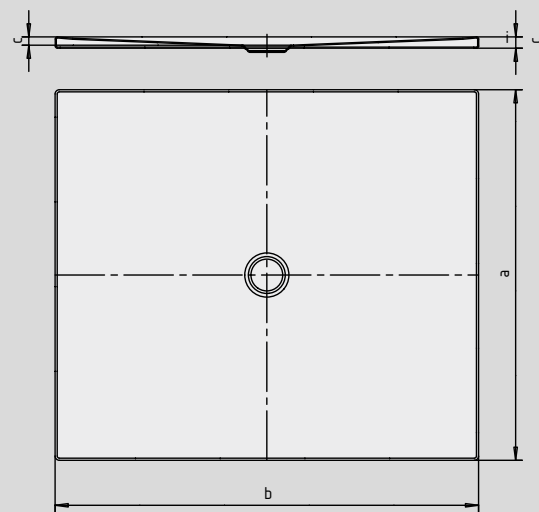

SCONA

- harmonious design with centrally-placed waste
- can be installed absolutely flush to floor
- also available in the shades of the Coordinated Colours Collection
- made of KALDEWEI steel enamel
- flush-fitting recessed waste cover (only in combination with the KA 90 waste fittings)

Similar illustration

| | Combined Tray & Waste depth | Waste fitting depth |
|------------------|-----------------------------|---------------------|
| KA 90 | 103 | 81 |
| KA 90 extra flat | 92 | 70 |
| KA 90 ultra flat | 83 | 61 |
| KA 90 vertical | 49 | 81 |

See page 275.

Model 968

Model 977

SECURE⁺

| Model No. | 968 | 969 | 970 | 972 | 974 | 975 | 976 | 919 | 977 |
|---|-----|-------------|------------|------------|------------|------------|------------|------------|--------------|
| External length | a | 1200 | 800 | 900 | 1000 | 700 | 750 | 800 | 1000 mm |
| External width | b | 1200 | 1300 | 1300 | 1300 | 1400 | 1400 | 1400 | 1400 mm |
| Depth | c | 23 | 23 | 23 | 23 | 23 | 23 | 23 | 23 mm |
| Height of rim | i | 32 | 32 | 32 | 32 | 32 | 32 | 32 | 32 mm |
| Diameter of drain hole | m | 90 | 90 | 90 | 90 | 90 | 90 | 90 | 90 mm |
| Weight of the enamelled shower tray in kg | | 37 | 26 | 30 | 34 | 25 | 27 | 29 | 31 |
| Anti-slip | | 492 x 492 | 492 x 492 | 492 x 492 | 492 x 492 | 492 x 492 | 492 x 492 | 492 x 492 | 492 x 492 mm |
| Full anti-slip | | 1172 x 1172 | 740 x 1220 | 836 x 1220 | 932 x 1220 | 644 x 1316 | 692 x 1316 | 740 x 1316 | 836 x 1316 |
| SECURE PLUS | | all-over | all-over | all-over | all-over | all-over | all-over | all-over | all-over |