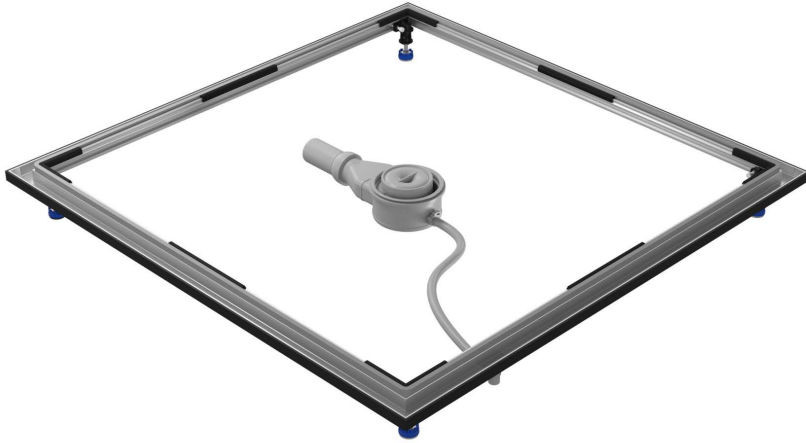

INSTALLATION SYSTEM ESR FLOOR-LEVEL

- For easy and secure floor-level installation of rectangular KALDEWEI shower surfaces
- Pre-assembled aluminium frame as perfect fit for the shower surface
- Complete system with all relevant installation components
- 3D Flex leg system with horizontal and vertical adjustment works around any obstacles in the floor
- More flexibility in coordinating trades - ESR can be positioned before or after screed recess, shower surface is installed last, after completion of all screed work and tiling.

Similar illustrations

Installation height special support	49 mm
Installation height adjustment unit I	63-77 mm
Installation height adjustment unit II	75-99 mm
Installation height adjustment unit III	97-131 mm
Installation height adjustment unit III+V	131-164 mm
Space for wall tile	10 mm
Top edge frame to top edge shower tray	20 mm

* Available from 1 May 2018.

EXTENSION KIT FOR ESR FLOOR-LEVEL

Installation height, min.	a	164 mm
Installation height, max.	b	250 mm
Distance tray edge to extension unit	c	38 mm
Distance tray edge to foot cap	d	42 mm