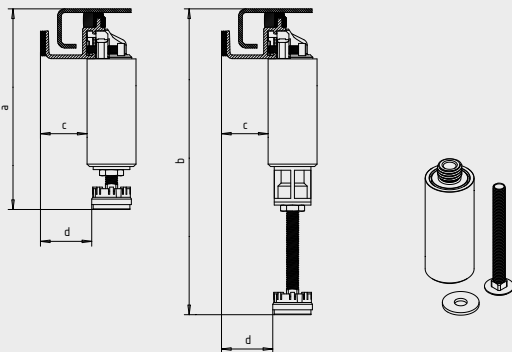

* Available from 1 May 2018.

EXTENSION KIT FOR ESR FLOOR-LEVEL

Installation height, min.	a	164 mm
Installation height, max.	b	250 mm
Distance tray edge to extension unit	c	38 mm
Distance tray edge to foot cap	d	42 mm

Ensure correct number of foot units for the installation system	Order no.	GBP
Extension kit for 4 foot units	640001010000	
Extension kit for 5 foot units	640001020000	
Extension kit for 6 foot units	640001030000	

• = separate accessories

KALDEWEI