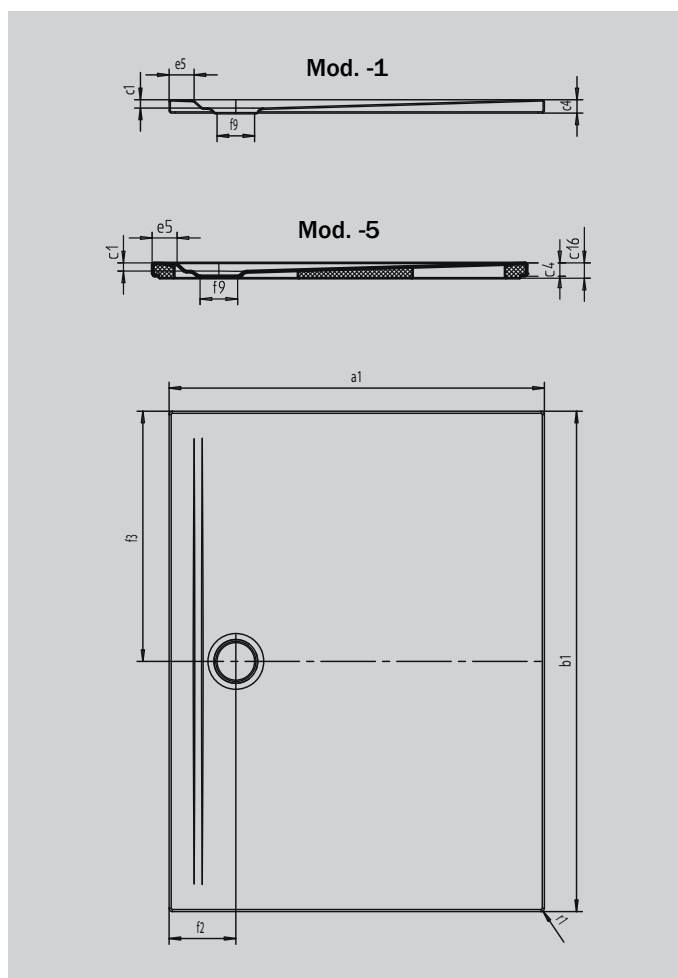

SUPERPLAN ZERO

- accessible from three sides without steps
- waste especially close to the wall and an even slope for a consistently level surface
- generous design, seamless transitions for small and large bathrooms
- clear edges and sharp corner radii for minimum joints and a uniform look
- low installation height for easy, floor-level installation – also for large formats

Similar illustration

SECURE⁺

Model		1564-1
External length	a_1	750 mm
External width	b_1	1300 mm
Depth inside	c_1	20 mm
Height of rim	c_4	32 mm
Width of rim	e_5	60 mm
Diameter of waste hole	f_9	Ø 90 mm
External radius	r_1	8 mm
Net weight		25 kg
SECURE PLUS		full base