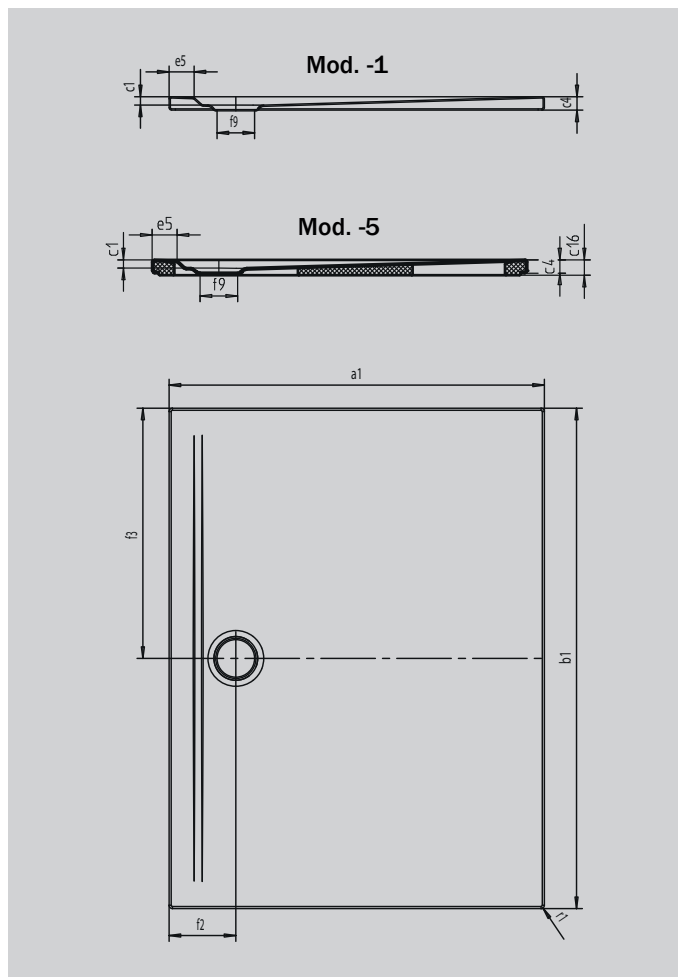

# SUPERPLAN ZERO

- accessible from three sides without steps
- waste especially close to the wall and an even slope for a consistently level surface
- generous design, seamless transitions for small and large bathrooms
- clear edges and sharp corner radii for minimum joints and a uniform look
- low installation height for easy, floor-level installation – also for large formats

Similar illustration

SECURE<sup>+</sup>

| Model                  |       | 1562-1    |
|------------------------|-------|-----------|
| External length        | $a_1$ | 700 mm    |
| External width         | $b_1$ | 1300 mm   |
| Depth inside           | $c_1$ | 20 mm     |
| Height of rim          | $c_4$ | 32 mm     |
| Width of rim           | $e_5$ | 60 mm     |
| Diameter of waste hole | $f_9$ | Ø 90 mm   |
| External radius        | $r_1$ | 8 mm      |
| Net weight             |       | 23 kg     |
| SECURE PLUS            |       | full base |