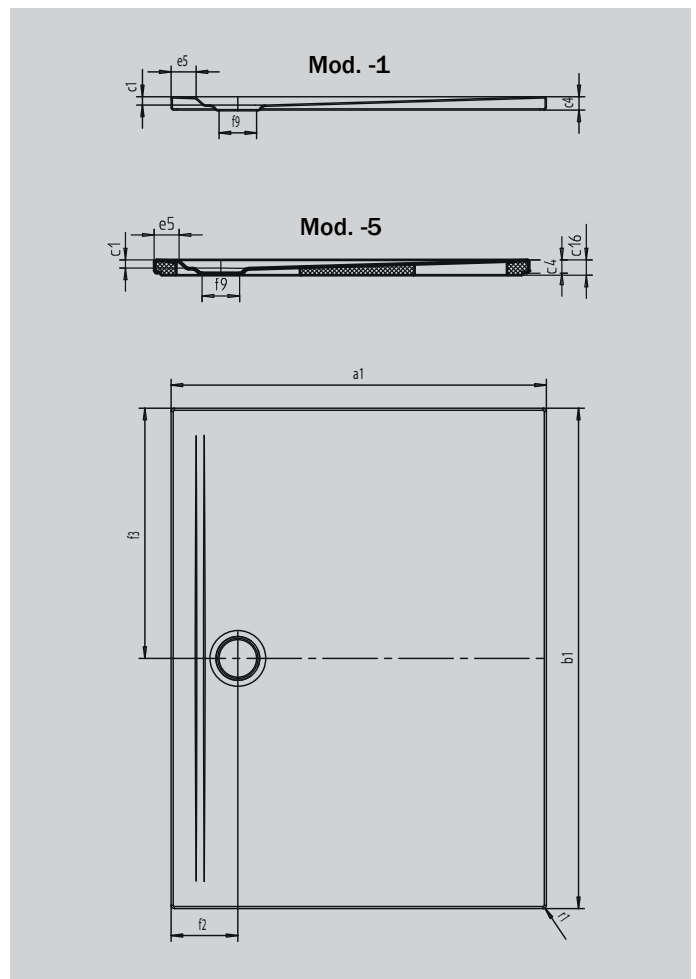

SUPERPLAN ZERO

- accessible from three sides without steps
- waste especially close to the wall and an even slope for a consistently level surface
- generous design, seamless transitions for small and large bathrooms
- clear edges and sharp corner radii for minimum joints and a uniform look
- low installation height for easy, floor-level installation – also for large formats

Similar illustration

SECURE⁺

Model		1560-1
External length	a_1	1200 mm
External width	b_1	1200 mm
Depth inside	c_1	20 mm
Height of rim	c_4	32 mm
Width of rim	e_5	60 mm
Diameter of waste hole	f_9	Ø 90 mm
External radius	r_1	8 mm
Net weight		37 kg
SECURE PLUS		full base