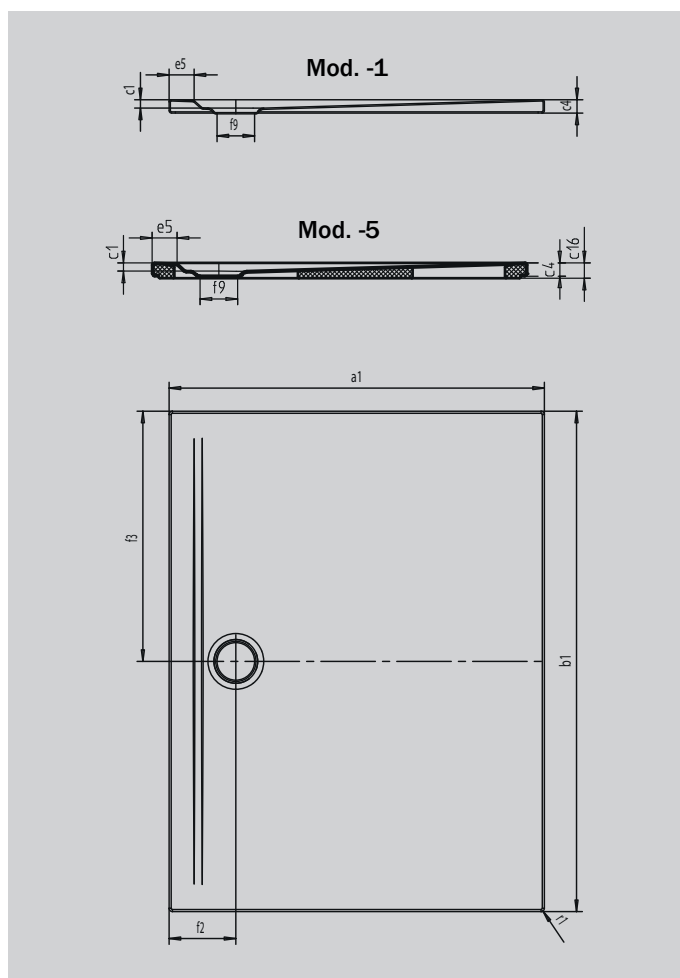

SUPERPLAN ZERO

- accessible from three sides without steps
- waste especially close to the wall and an even slope for a consistently level surface
- generous design, seamless transitions for small and large bathrooms
- clear edges and sharp corner radii for minimum joints and a uniform look
- low installation height for easy, floor-level installation – also for large formats

Similar illustration

SECURE⁺

Model		1558-1
External length	a_1	1100 mm
External width	b_1	1200 mm
Depth inside	c_1	20 mm
Height of rim	c_4	32 mm
Width of rim	e_5	60 mm
Diameter of waste hole	f_9	Ø 90 mm
External radius	r_1	8 mm
Net weight		34 kg
SECURE PLUS		full base