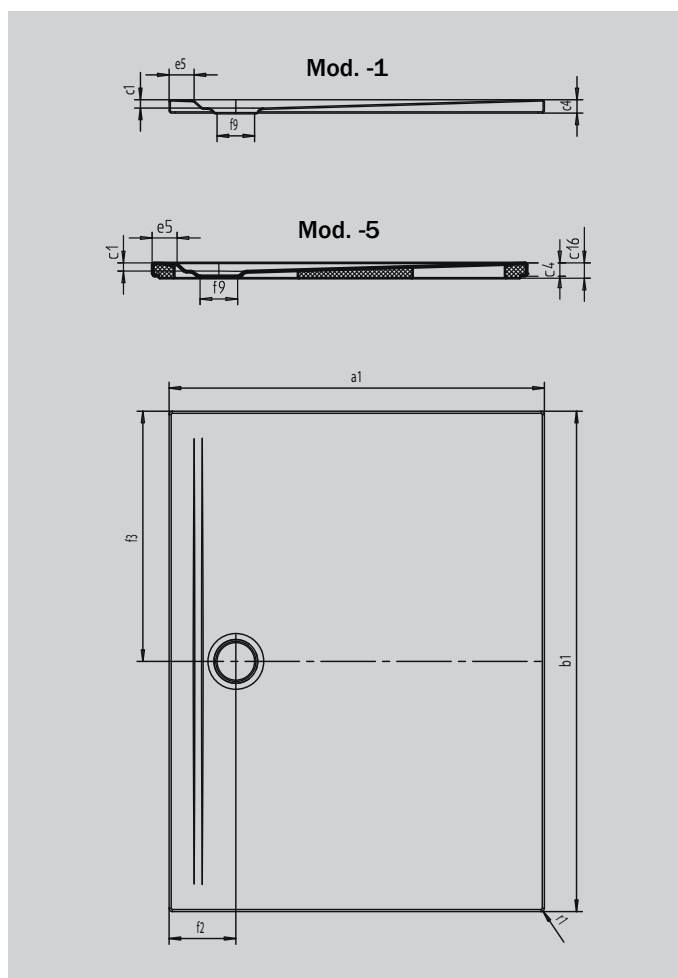

SUPERPLAN ZERO

- accessible from three sides without steps
- waste especially close to the wall and an even slope for a consistently level surface
- generous design, seamless transitions for small and large bathrooms
- clear edges and sharp corner radii for minimum joints and a uniform look
- low installation height for easy, floor-level installation – also for large formats

Similar illustration

SECURE⁺

Model		1556-1
External length	a_1	1000 mm
External width	b_1	1200 mm
Depth inside	c_1	20 mm
Height of rim	c_4	32 mm
Width of rim	e_5	60 mm
Diameter of waste hole	f_9	Ø 90 mm
External radius	r_1	8 mm
Net weight		31 kg
SECURE PLUS		full base