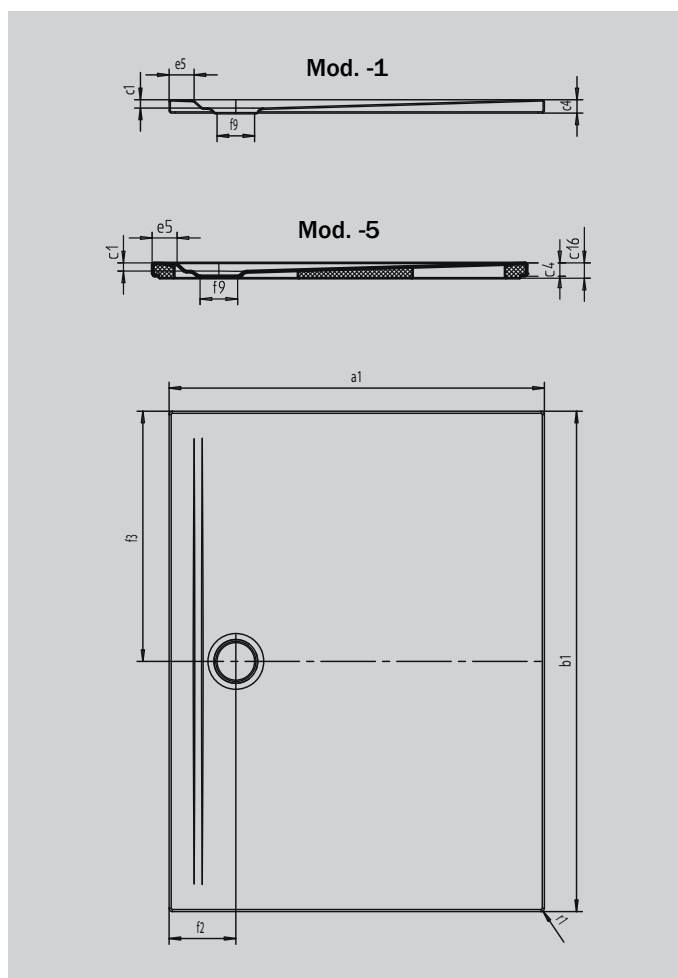

SUPERPLAN ZERO

- accessible from three sides without steps
- waste especially close to the wall and an even slope for a consistently level surface
- generous design, seamless transitions for small and large bathrooms
- clear edges and sharp corner radii for minimum joints and a uniform look
- low installation height for easy, floor-level installation – also for large formats

Similar illustration

SECURE⁺

Model		1514-1
External length	a_1	750 mm
External width	b_1	800 mm
Depth inside	c_1	20 mm
Height of rim	c_4	32 mm
Width of rim	e_5	60 mm
Diameter of waste hole	f_9	Ø 90 mm
External radius	r_1	8 mm
Net weight		15 kg
SECURE PLUS		full base