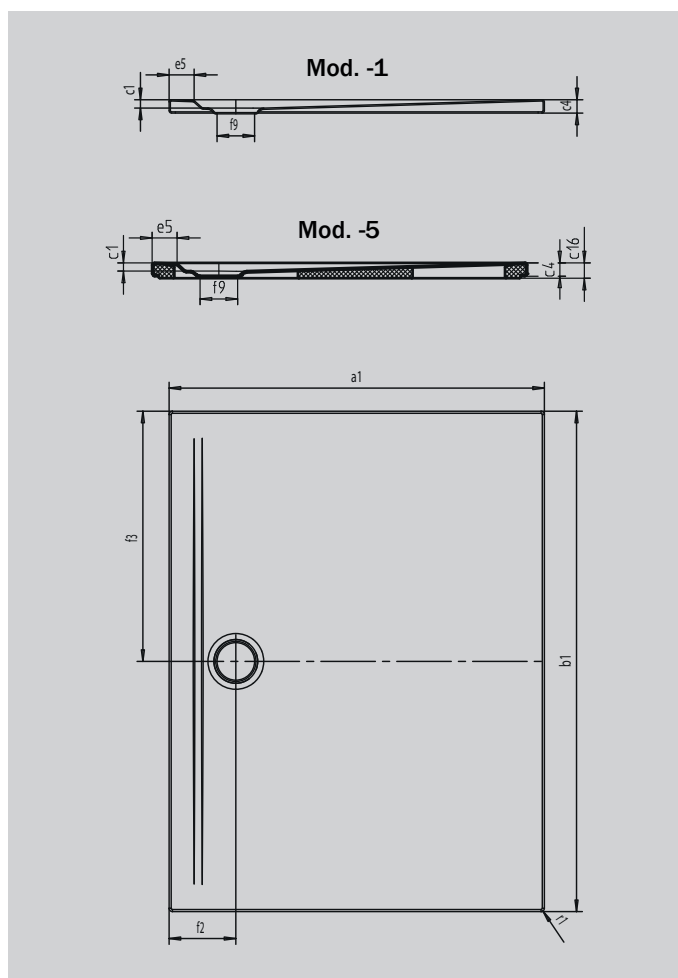

SUPERPLAN ZERO

- accessible from three sides without steps
- waste especially close to the wall and an even slope for a consistently level surface
- generous design, seamless transitions for small and large bathrooms
- clear edges and sharp corner radii for minimum joints and a uniform look
- low installation height for easy, floor-level installation – also for large formats

Similar illustration

SECURE⁺

Model		1512-5
External length	a_1	700 mm
External width	b_1	800 mm
Depth inside	c_1	20 mm
Height of rim	c_4	32 mm
Height with low-profile support	c_{16}	37 mm
Width of rim	e_5	60 mm
Diameter of waste hole	f_9	Ø 90 mm
External radius	r_1	8 mm
Net weight		14 kg
SECURE PLUS		full base