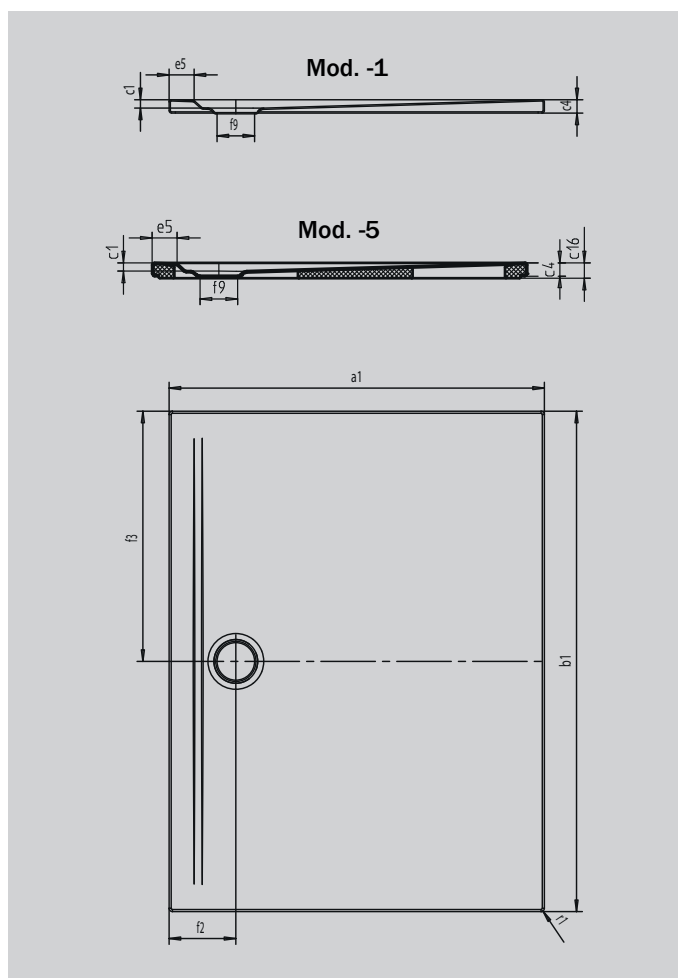

SUPERPLAN ZERO

- accessible from three sides without steps
- waste especially close to the wall and an even slope for a consistently level surface
- generous design, seamless transitions for small and large bathrooms
- clear edges and sharp corner radii for minimum joints and a uniform look
- low installation height for easy, floor-level installation – also for large formats

Similar illustration

SECURE⁺

Model		1512-1
External length	a_1	700 mm
External width	b_1	800 mm
Depth inside	c_1	20 mm
Height of rim	c_4	32 mm
Width of rim	e_5	60 mm
Diameter of waste hole	f_9	Ø 90 mm
External radius	r_1	8 mm
Net weight		14 kg
SECURE PLUS		full base