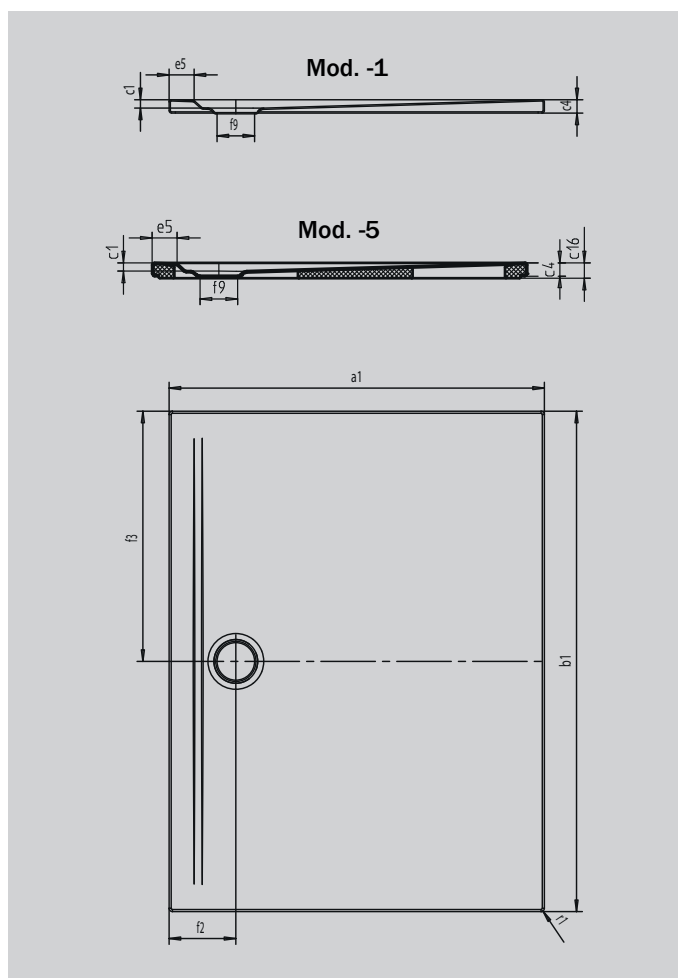

SUPERPLAN ZERO

- accessible from three sides without steps
- waste especially close to the wall and an even slope for a consistently level surface
- generous design, seamless transitions for small and large bathrooms
- clear edges and sharp corner radii for minimum joints and a uniform look
- low installation height for easy, floor-level installation – also for large formats

Similar illustration

SECURE⁺

| Model | | 1510-5 |
|--------------------------------------------|------------|-------------|
| External length | a_1 | 700 mm |
| External width | b_1 | 700 mm |
| Depth inside | c_1 | 20 mm |
| Height of rim | c_4 | 32 mm |
| Height with low-profile support | c_{16} | 37 mm |
| Width of rim | e_5 | 60 mm |
| Diameter of waste hole | f_9 | Ø 90 mm |
| Distance bath edge to centre of waste hole | $f_2; f_3$ | 160; 400 mm |
| External radius | r_1 | 8 mm |
| Net weight | | 13 kg |
| SECURE PLUS | | full base |