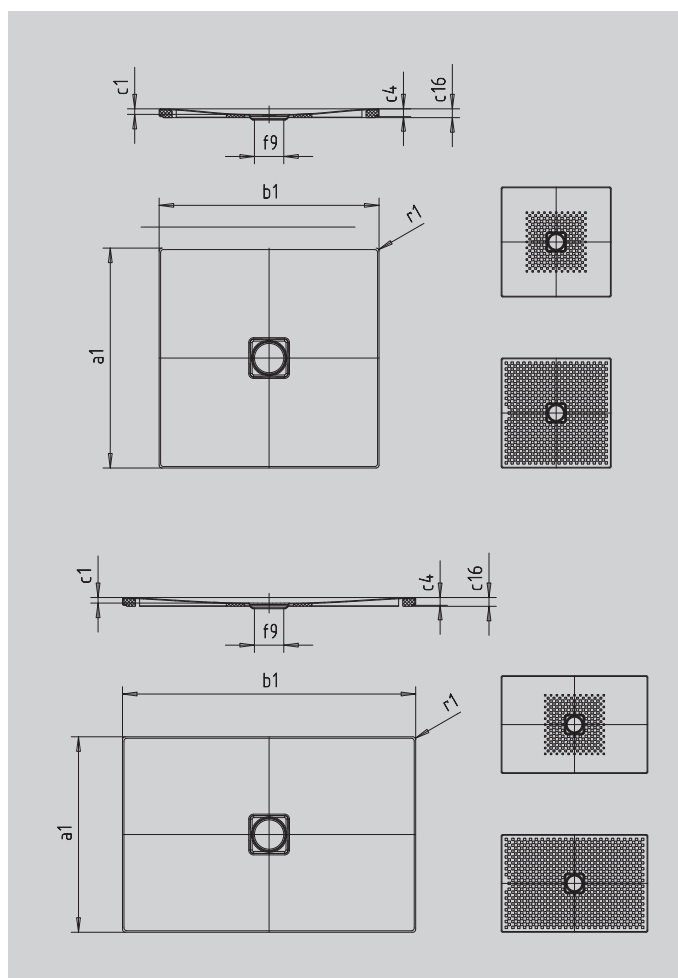

CONOFLAT WITH LOW PROFILE SUPPORT

- straightlined, purist design
- highlevelofcomfortthankstotheflatenamelledwastecoverthatisflushwiththeshower area
- made of KALDEWEI steel enamel
- ideally complements the CONODUO bath
- designed by Sottsass Associati

Similar illustration

SECURE⁺

Model		855
External length	a_1	800 mm
External width	b_1	1500 mm
Depth inside	c_1	23 mm
Height of rim	c_4	32 mm
Height with low-profile support	c_{16}	37 mm
Diameter of waste hole	f_9	Ø 120 mm
External radius	r_1	12 mm
Net weight		33 kg
Anti-slip		492 x 492 mm
Full anti-slip		740 x 1412 mm
SECURE PLUS		full base