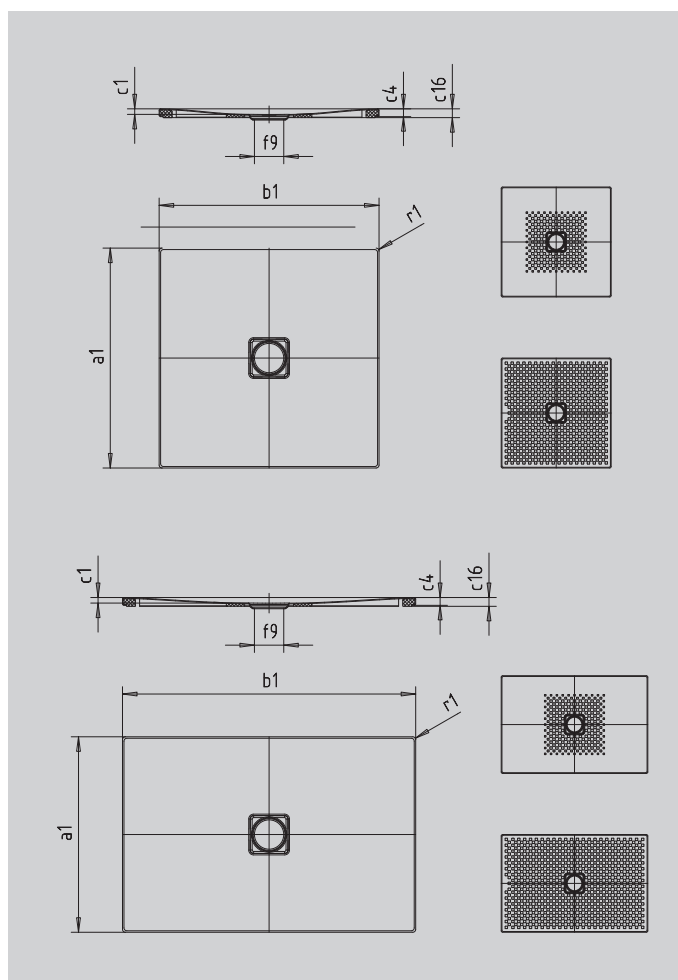

CONOFLAT WITH LOW PROFILE SUPPORT

- straightlined, purist design
- maximum standing comfort thanks to the flat enamelled waste cover that is set flush in the shower tray
- made of KALDEWEI steel enamel
- ideally complements the CONODUO bath
- designed by Sottsass Associati

Similar illustration

SECURE⁺

Model		783
External length	a_1	900 mm
External width	b_1	900 mm
Depth inside	c_1	23 mm
Height of rim	c_4	32 mm
Height with low-profile support	c_{16}	37 mm
Diameter of waste hole	f_9	Ø 120 mm
External radius	r_1	12 mm
Net weight		21 kg
Anti-slip		492 x 492 mm
Full anti-slip		836 x 836 mm
SECURE PLUS		full base