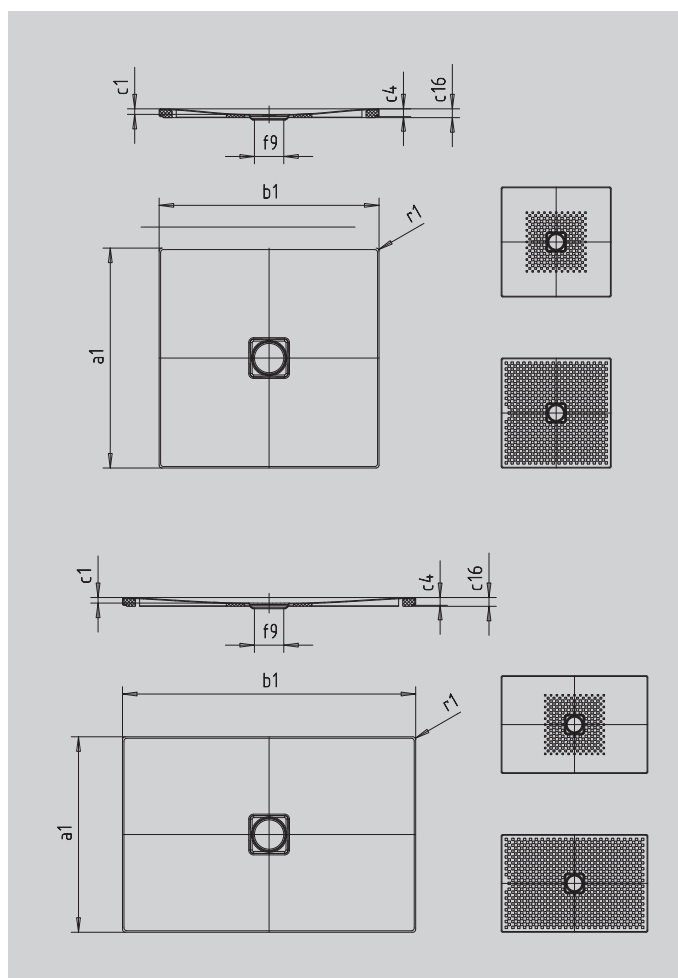

CONOFLAT WITH LOW PROFILE SUPPORT

- straightlined, purist design
- highlevelofcomfortthankstotheflatenamelledwastecoverthatisflushwiththeshower area
- made of KALDEWEI steel enamel
- ideally complements the CONODUO bath
- designed by Sottsass Associati

Similar illustration

SECURE⁺

Model		782
External length	a_1	800 mm
External width	b_1	1200 mm
Depth inside	c_1	23 mm
Height of rim	c_4	32 mm
Height with low-profile support	c_{16}	37 mm
Diameter of waste hole	f_9	Ø 120 mm
External radius	r_1	12 mm
Net weight		25 kg
Anti-slip		492 x 492 mm
Full anti-slip		740 x 1124 mm
SECURE PLUS		full base