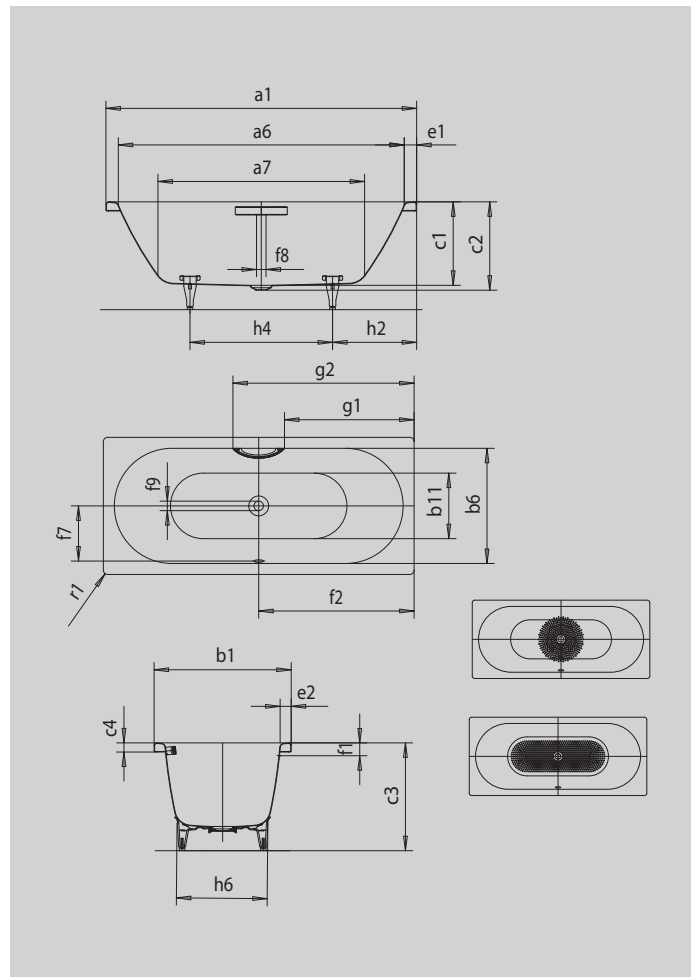

CENTRO DUO

- pure simplicity and unpretentious elegance distinguish these baths
- enamelled waste cover and overflow knob integrated in the bath design (also available with filling function)
- classic four-cornered model
- bathing with a friend: two identical back rests and centrally positioned waste
- made of KALDEWEI steel enamel

Similar illustration

Model		133
External length	a ₁	1800 mm
Internal length (top)	a ₆	1680 mm
Internal length (bottom)	a ₇	1230 mm
External width	b ₁	800 mm
Internal width (top)	b ₆	680 mm
Internal width (bottom)	b ₁₁	560 mm
Depth inside	c ₁	460 mm
Depth incl. waste hole	c ₂	485 mm
Height with feet	c ₃	595 - 630 mm
Height of rim	c ₄	50 mm
Width of rim (foot end; long side)	e ₁ ; e ₂	60; 60 mm
Distance top edge to centre of overflow hole	f ₁	70 mm
Distance bath edge to centre of waste hole	f ₂	900 mm
Distance centre of waste hole to centre of overflow hole	f ₇	332 mm
Diameter of overflow hole	f ₈	Ø 52 mm
Diameter of waste hole	f ₉	Ø 52 mm
Distance bath edge (foot end) to start of grip	g ₁	757 mm
Distance bath edge (foot end) to end of grip	g ₂	1043 mm
Distance foot end of bath edge to centre of foot	h ₂	600 mm
Distance between the feet	h ₄	600 mm
Width of feet max.	h ₆	540 mm
External radius	r ₁	23 mm
Water volume		195 l
Net weight		58 kg
Pedestal		5032
Diameter of anti-slip		Ø 435 mm
Full anti-slip		900 x 300 mm