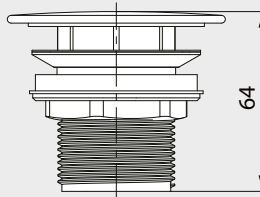

FREE-FLOW WASTE

**FREE-FLOW WASTE WITH ENAMELLED COVER**

- Free-flow waste for washbasins without overflow function

Model 3905

Model 3904

Dimensions in mm

Free-flow waste	Model Order no.	Colour price groups		
		Alpine white (I)	Sanitary Colours (II, III)	Coord. Colours (IV)
with square cover suitable for CONO and EMERSO washbasins and the MIENA washbowl	<b>3905</b> 90590000xxx			
with round cover suitable for CENTRO washbasins and MIENA washbowl	<b>3904</b> 90580000xxx			

**FREE-FLOW WASTE WITH CHROME COVER**

- Free-flow waste for washbasins without overflow function

Model 3906

Dimensions in mm

Free-flow waste	Model Order no.	
with chrome cover suitable for SILENIO washbasins without overflow and PURO handbasin	<b>3906</b> 90500000999	