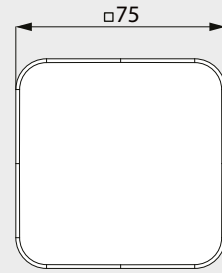

FREE-FLOW WASTE

**FREE-FLOW WASTE WITH ENAMELLED COVER**

- Free-flow waste for washbasins without overflow function

Model 3905

Model 3904

Dimensions in mm

Free-flow waste	Model Order no.	Colour price groups		
		Alpine white (I)	Sanitary Colours (II, III)	Coord. Colours (IV)
with square cover suitable for CONO and EMERSO washbasins and the MIENA washbowl	<b>3905</b> 90590000xxx			
with round cover suitable for CENTRO washbasins and MIENA washbowl	<b>3904</b> 90580000xxx			

**FREE-FLOW WASTE WITH CHROME COVER**

- Free-flow waste for washbasins without overflow function

Model 3906

Dimensions in mm

Free-flow waste	Model Order no.	
with chrome cover suitable for SILENIO washbasins without overflow and PURO handbasin	<b>3906</b> 90500000999	