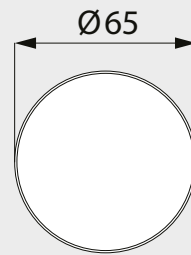

FREE-FLOW WASTE

**FREE-FLOW WASTE WITH ENAMELLED COVER**

- Free-flow waste for washbasins without overflow function

Model 3905

Model 3904

Dimensions in mm

Free-flow waste	Model Order no.	Colour price groups		
		Alpine white (I)	Sanitary Colours (II, III)	Coord. Colours (IV)
with square cover suitable for CONO and EMERSO washbasins and the MIENA washbowl	<b>3905</b> 90590000xxx			
with round cover suitable for CENTRO washbasins and MIENA washbowl	<b>3904</b> 90580000xxx			

**FREE-FLOW WASTE WITH CHROME COVER**

- Free-flow waste for washbasins without overflow function

Model 3906

Dimensions in mm

Free-flow waste	Model Order no.	
with chrome cover suitable for SILENIO washbasins without overflow and PURO handbasin	<b>3906</b> 90500000999	