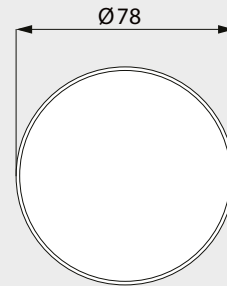

FREE-FLOW WASTE

**FREE-FLOW WASTE WITH ENAMELLED COVER**

- Free-flow waste for washbasins without overflow function

Model 3905

Model 3904

Dimensions in mm

Free-flow waste	Model Order no.	Colour price groups		
		Alpine white (I)	Sanitary Colours (II, III)	Coord. Colours (IV)
with square cover suitable for CONO and EMERSO washbasins and the MIENA washbowl	<b>3905</b> 90590000xxx			
with round cover suitable for CENTRO washbasins and MIENA washbowl	<b>3904</b> 90580000xxx			

**FREE-FLOW WASTE WITH CHROME COVER**

- Free-flow waste for washbasins without overflow function

Model 3906

Dimensions in mm

Free-flow waste	Model Order no.	
with chrome cover suitable for SILENIO washbasins without overflow and PURO handbasin	<b>3906</b> 90500000999	