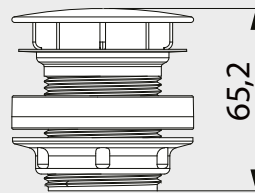

FREE-FLOW WASTE

**FREE-FLOW WASTE WITH ENAMELLED COVER**

- Free-flow waste for washbasins without overflow function

Model 3905

Model 3904

Dimensions in mm

Free-flow waste	Model Order no.	Colour price groups		
		Alpine white (I)	Sanitary Colours (II, III)	Coord. Colours (IV)
with square cover suitable for CONO and EMERSO washbasins and the MIENA washbowl	<b>3905</b> 90590000xxx			
with round cover suitable for CENTRO washbasins and MIENA washbowl	<b>3904</b> 90580000xxx			

**FREE-FLOW WASTE WITH CHROME COVER**

- Free-flow waste for washbasins without overflow function

Model 3906

Dimensions in mm

Free-flow waste	Model Order no.	
with chrome cover suitable for SILENIO washbasins without overflow and PURO handbasin	<b>3906</b> 90500000999	