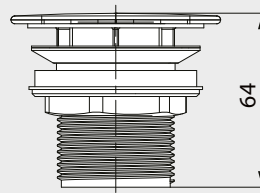

FREE-FLOW WASTE

**FREE-FLOW WASTE WITH ENAMELLED COVER**

- Free-flow waste for washbasins without overflow function

Model 3905

Model 3904

Dimensions in mm

Free-flow waste	Model Order no.	Colour price groups		
		Alpine white (I)	Sanitary Colours (II, III)	Coord. Colours (IV)
with square cover suitable for CONO and EMERSO washbasins and the MIENA washbowl	<b>3905</b> 90590000xxx			
with round cover suitable for CENTRO washbasins and MIENA washbowl	<b>3904</b> 90580000xxx			

**FREE-FLOW WASTE WITH CHROME COVER**

- Free-flow waste for washbasins without overflow function

Model 3906

Dimensions in mm

Free-flow waste	Model Order no.	
with chrome cover suitable for SILENIO washbasins without overflow and PURO handbasin	<b>3906</b> 90500000999	