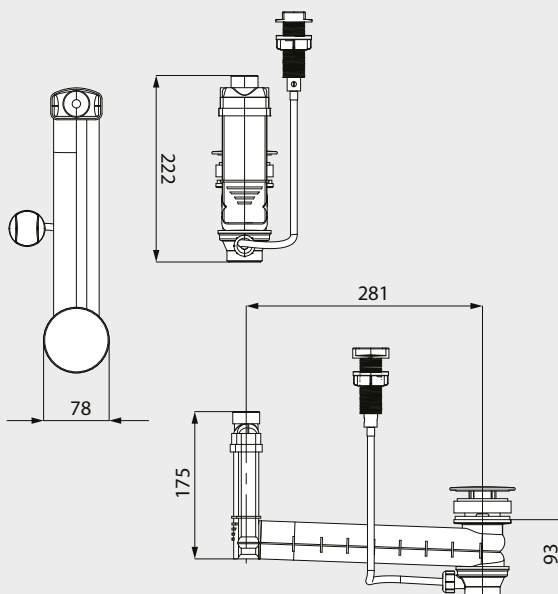

INFLOW/OUTFLOW TECHNOLOGY

CLOU WASTE AND OVERFLOW SYSTEM WITH CABLE OPERATED POP-UP WASTE AND DECK MOUNTED CONTROL KNOB

- Waste and overflow fitting for washbasins without overflow
- takes over the overflow function and is installed invisibly underneath the basin
- cable and knob operation

Mod. 3903

Mod. 3911

Mod. 3902

Mod. 3910

Dimensions in mm

CLOU waste and overflow system with cable operated pop-up waste and deck mounted control knob	Model	Colour price groups		
	Order no.	Alpine white (I)	Sanitary Colours (II, III)	Coord. Colours (IV)*
with square, enamelled cover, chrome control knob suitable for CONO washbasins	3903** 90560000xxx			
with round, enamelled cover, chrome control knob suitable for CENTRO washbasins	3902** 90550000xxx			
with square, enamelled cover, white control knob suitable for CONO washbasins	3911** 910300010001			
with round, enamelled cover, white control knob suitable for CENTRO washbasins	3910** 910200010001			

** includes extra charge for control knob hole; to be ordered with washbasin with control knob hole.