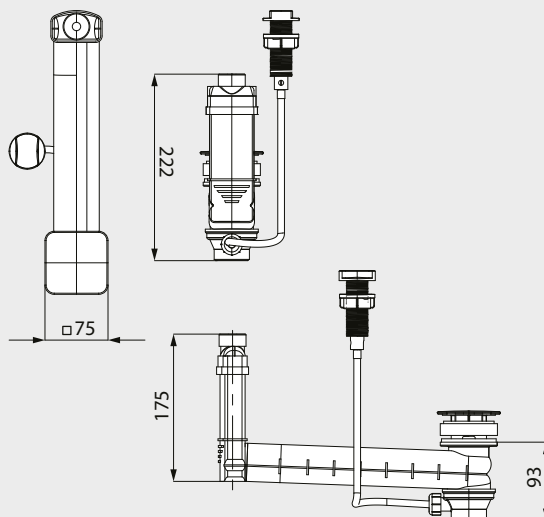

INFLOW/OUTFLOW TECHNOLOGY

CLOU WASTE AND OVERFLOW SYSTEM WITH CABLE OPERATED POP-UP WASTE AND DECK MOUNTED CONTROL KNOB

- Waste and overflow fitting for washbasins without overflow
- takes over the overflow function and is installed invisibly underneath the basin
- cable and knob operation

Mod. 3903

Mod. 3911

Mod. 3902

Mod. 3910

Dimensions in mm

CLOU waste and overflow system with cable operated pop-up waste and deck mounted control knob	Model	Colour price groups		
	Order no.	Alpine white (I)	Sanitary Colours (II, III)	Coord. Colours (IV)*
with square, enamelled cover, chrome control knob suitable for CONO washbasins	3903** 90560000xxx			
with round, enamelled cover, chrome control knob suitable for CENTRO washbasins	3902** 90550000xxx			
with square, enamelled cover, white control knob suitable for CONO washbasins	3911** 910300010001			
with round, enamelled cover, white control knob suitable for CENTRO washbasins	3910** 910200010001			

** includes extra charge for control knob hole; to be ordered with washbasin with control knob hole.