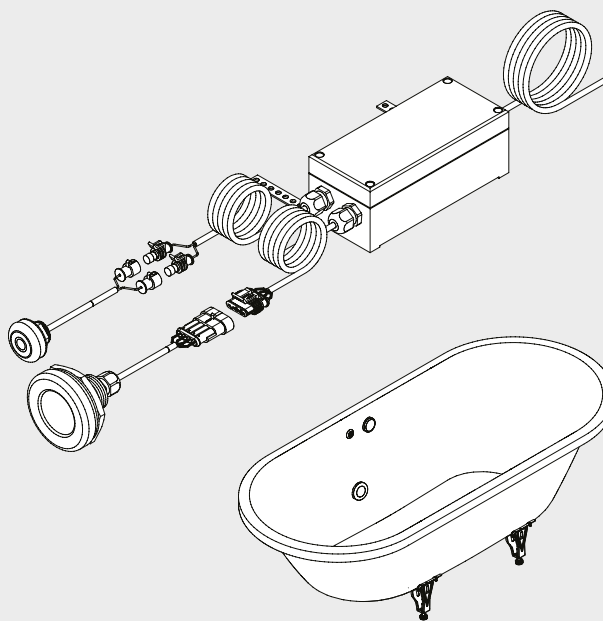

LIGHTING SYSTEMS

LIGHTING SET FOR BATHS

- more of a bathing experience thanks to atmospheric lighting effects
- combines white and coloured spectral light in one set
- The colour cycle can be stopped at any colour by pressing and holding the button.
- set comprises one LED spotlight, one control with mains cable and one keyboard
- simple to install in bath with hole (not preassembled in factory)

CAUTION! Special bath design required. For lighting set mounting, a special bath hole (standard positioning) is to be provided, which is included into the accessory price. Lighting set should be ordered with the corresponding bath in one step.

Spectral light on

Spectral light off

Lighting set incl. special hole	Model Order No.	
spectral light (LED)	6302 630200000999	

Not available for SILENIO, INCAVA, MEISTERSTÜCK INCAVA, ELLIPSO DUO OVAL with panel and baths with polystyrene support.
Lighting options for whirlpool baths can be found on the relevant accessories pages..