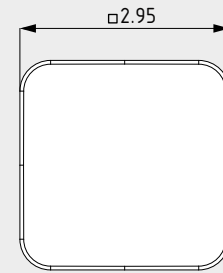

ACCESSORIES FOR WASHBASINS

FREE-FLOW WASTE

- Free-flow waste for washbasins without overflow function

Model 3905

Model 3904

Dimensions in inch

Free-flow waste for washbasins without overflow function	Model Order No.	Color price group		\$
		I (alpine white)	II+III / Coord.Colours (IV)*	
with square cover, included in the scope of delivery of every CONO and MIENA washbasin	3905 9059 0000 xxxx			
with round cover, included in the scope of delivery of every CENTRO and MIENA washbasin	3904 9058 0000 xxxx			

FREE-FLOW WASTE WITH CHROME COVER

- Free-flow waste for washbasins without overflow function

Model 3906

Dimensions in inch

Free-flow waste	Model Order No.	\$
with chrome cover suitable for SILENIO washbasins without overflow and PURO handbasin	3906 9050 0000 0999	