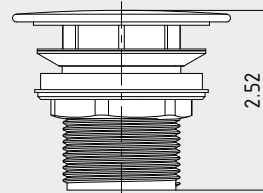

ACCESSORIES FOR WASHBASINS

FREE-FLOW WASTE

- Free-flow waste for washbasins without overflow function

Model 3905

Model 3904

Dimensions in inch

Free-flow waste for washbasins without overflow function	Model Order No.	Color price group		\$
		I (alpine white)	II+III / Coord.Colours (IV)*	
with square cover, included in the scope of delivery of every CONO and MIENA washbasin	3905 9059 0000 xxxx			
with round cover, included in the scope of delivery of every CENTRO and MIENA washbasin	3904 9058 0000 xxxx			

FREE-FLOW WASTE WITH CHROME COVER

- Free-flow waste for washbasins without overflow function

Model 3906

Dimensions in inch

Free-flow waste	Model Order No.	\$
with chrome cover suitable for SILENIO washbasins without overflow and PURO handbasin	3906 9050 0000 0999	

ADDITIONAL CHARGE FOR REQUESTED BORE HOLES (REGARDLESS OF THE QUANTITY)

	\$
No tap holes possible for MIENA range and undercounter washbasins. All other drill holes on enquiry. Dimensioned sketch required.	