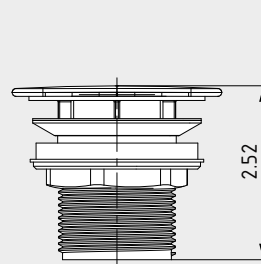

ACCESSORIES FOR WASHBASINS

FREE-FLOW WASTE

- Free-flow waste for washbasins without overflow function

Model 3905

Model 3904

Dimensions in inch

Free-flow waste for washbasins without overflow function	Model Order No.	Color price group		\$
		I (alpine white)	II+III / Coord.Colours (IV)*	
with square cover, included in the scope of delivery of every CONO and MIENA washbasin	3905 9059 0000 xxxx			
with round cover, included in the scope of delivery of every CENTRO and MIENA washbasin	3904 9058 0000 xxxx			

FREE-FLOW WASTE WITH CHROME COVER

- Free-flow waste for washbasins without overflow function

Model 3906

Dimensions in inch

Free-flow waste	Model Order No.	\$
with chrome cover suitable for SILENIO washbasins without overflow and PURO handbasin	3906 9050 0000 0999	

ADDITIONAL CHARGE FOR REQUESTED BORE HOLES (REGARDLESS OF THE QUANTITY)

	\$
No tap holes possible for MIENA range and undercounter washbasins. All other drill holes on enquiry. Dimensioned sketch required.	