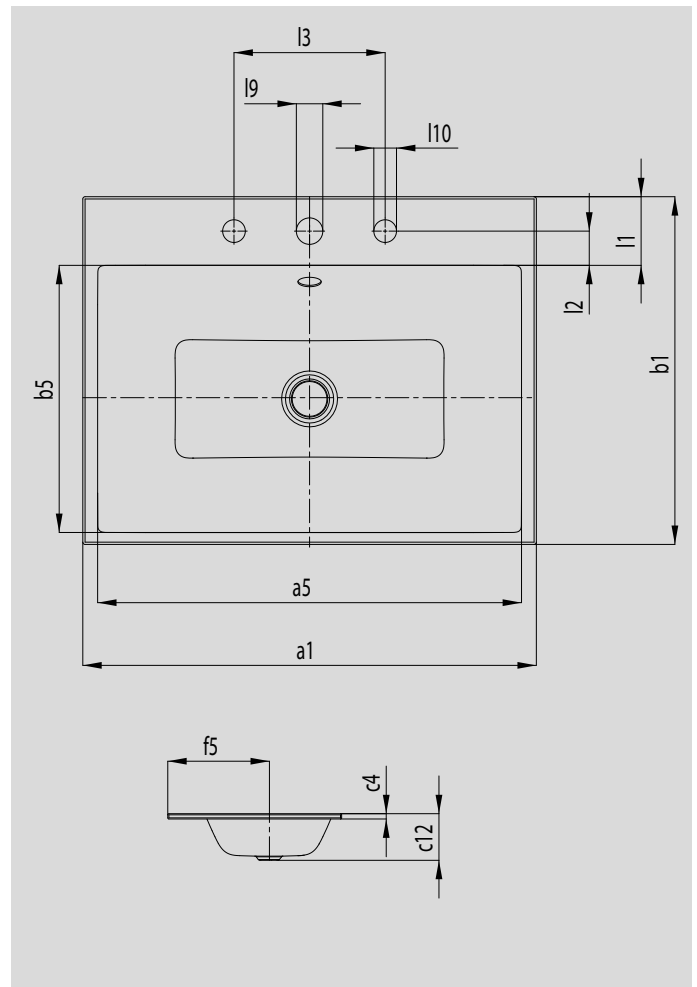

# PURO BUILT-IN WASHBASIN

- elegant rectangular washbasin in a classically minimalist design
- reduced precise edges
- very generous interior dimensions
- clean and timeless lines – immortalised in long-lasting KALDEWEI steel enamel
- harmonises perfectly with the PURO bath series
- designed by Anke Salomon

		inch	inch	inch
<b>Model No.</b>		<b>3150</b>	<b>3151</b>	<b>3152</b>
External length	a1	18.11	23.62	35.43
Internal length	a5	16.57	22.09	33.86
External width	b1	18.11	18.11	18.11
Internal width	b5	13.94	13.94	13.94
Height of rim	c4	0.55	0.55	0.55
Distance basin surface to bottom edge of waste hole	c12	4.53	4.92	4.92
Distance outer edge to centre of waste hole	f5	10.53	10.53	10.53
Depth of tap deck	l1	3.56	3.56	3.56
Distance tap holes to edge	l2	1.77	1.77	1.77
Distance of outer tap holes (3 tap holes)	l3	7.87	7.87	7.87
Diameter of centre tap hole	l9	1.38	1.38	1.38
Diameter of outside tap holes (3 tap holes only)	l10	1.18	1.18	1.18
Weight of the enamelled washbasin in lbs		13.23	15.43	22.05