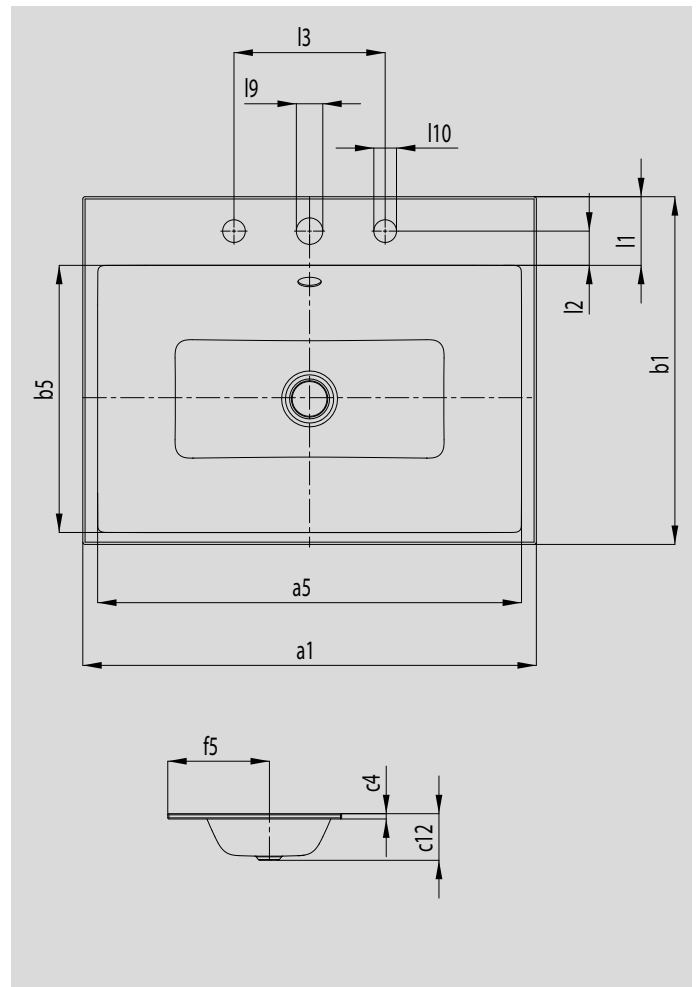

PURO BUILT-IN WASHBASIN

- elegant rectangular washbasin in a classically minimalist design
- reduced precise edges
- very generous interior dimensions
- clean and timeless lines – immortalised in long-lasting KALDEWEI steel enamel
- harmonises perfectly with the PURO bath series
- designed by Anke Salomon

		inch	inch	inch
Model No.		3150	3151	3152
External length	a1	18.11	23.62	35.43
Internal length	a5	16.57	22.09	33.86
External width	b1	18.11	18.11	18.11
Internal width	b5	13.94	13.94	13.94
Height of rim	c4	0.55	0.55	0.55
Distance basin surface to bottom edge of waste hole	c12	4.53	4.92	4.92
Distance outer edge to centre of waste hole	f5	10.53	10.53	10.53
Depth of tap deck	l1	3.56	3.56	3.56
Distance tap holes to edge	l2	1.77	1.77	1.77
Distance of outer tap holes (3 tap holes)	l3	7.87	7.87	7.87
Diameter of centre tap hole	l9	1.38	1.38	1.38
Diameter of outside tap holes (3 tap holes only)	l10	1.18	1.18	1.18
Weight of the enamelled washbasin in lbs		13.23	15.43	22.05