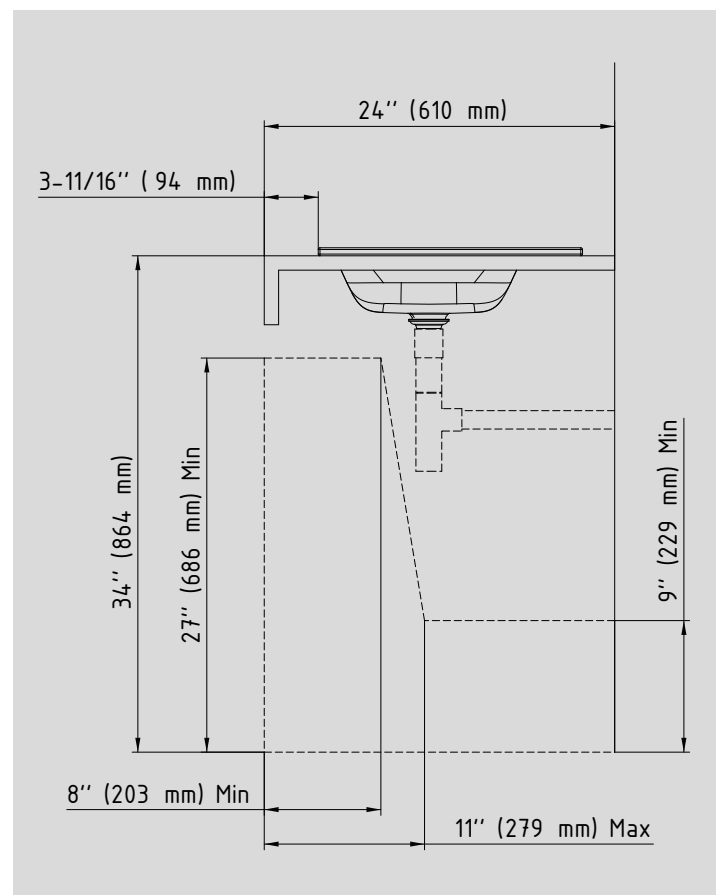

RECOMMENDED ADA INSTALLATION FOR PURO WASHBASINS

- elegant rectangular washbasin in a classically minimalist design
- reduced precise edges
- very generous interior dimensions
- clean and timeless lines – immortalised in long-lasting KALDEWEI steel enamel
- harmonises perfectly with the PURO bath series
- designed by Anke Salomon

built-in washbasin:

3150-9a
3151-9a
3152-9a

inset countertop washbasin:

3153-9a
3154-9a
3155-9a

countertop washbasin:

3156-9a
3157-9a
3158-9a

Models meet ADA guidelines when installed according to recommended ADA installation.